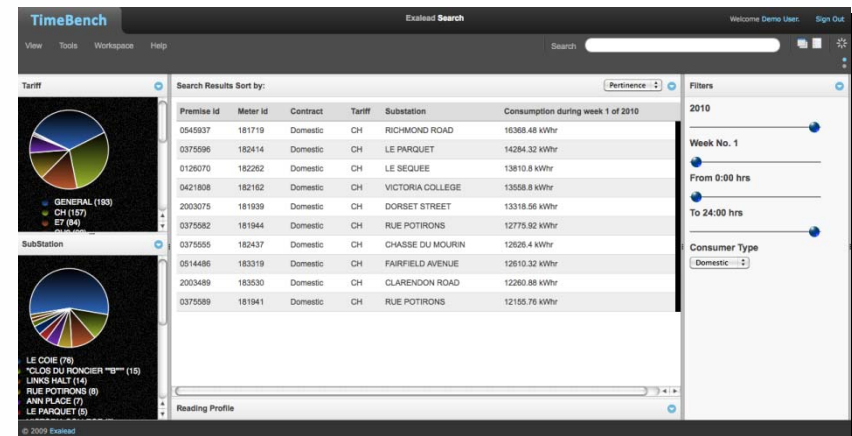

# Search (R)Evolution (演变与创新)?

An extended CRM ?

A WW community ?

A geo-spatial search ?

A cutting edge technology to search in non-textual format ?

A smart operational BI tool ?