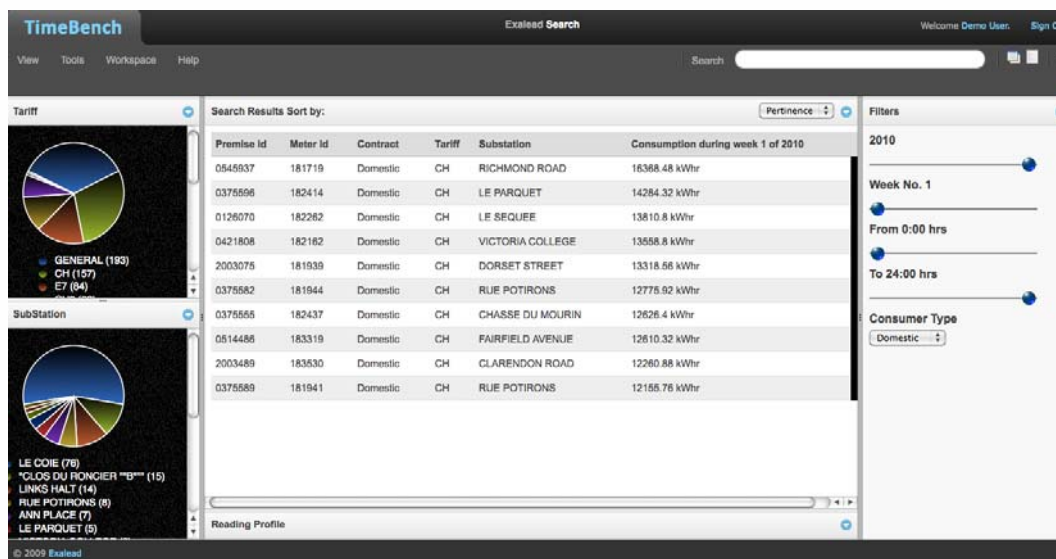

Description

- Real time electricity consumption
  实时电力消耗
- Reporting on
  - Geographic location
    (country / region / ...)
  - Time frame (day / week / month / ...)
  - Production
  - Consumption
- Application can be valuable for :
  - Operator : production analysis
  - Energy broker
  - Management

Access

- <http://demo-uk.exalead.com/pdemo/je/mocha/>
- 1st login / password (apache) : enterprise / search