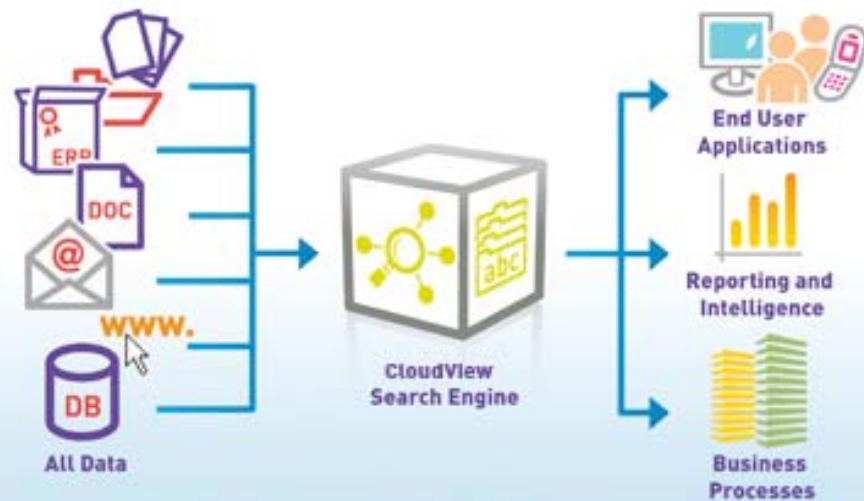

非并行结构内容检索

开放的 SOA 架构

严谨的安全策略

简单并强大的管理

高效, 可控

Unified Access, Reporting and Search