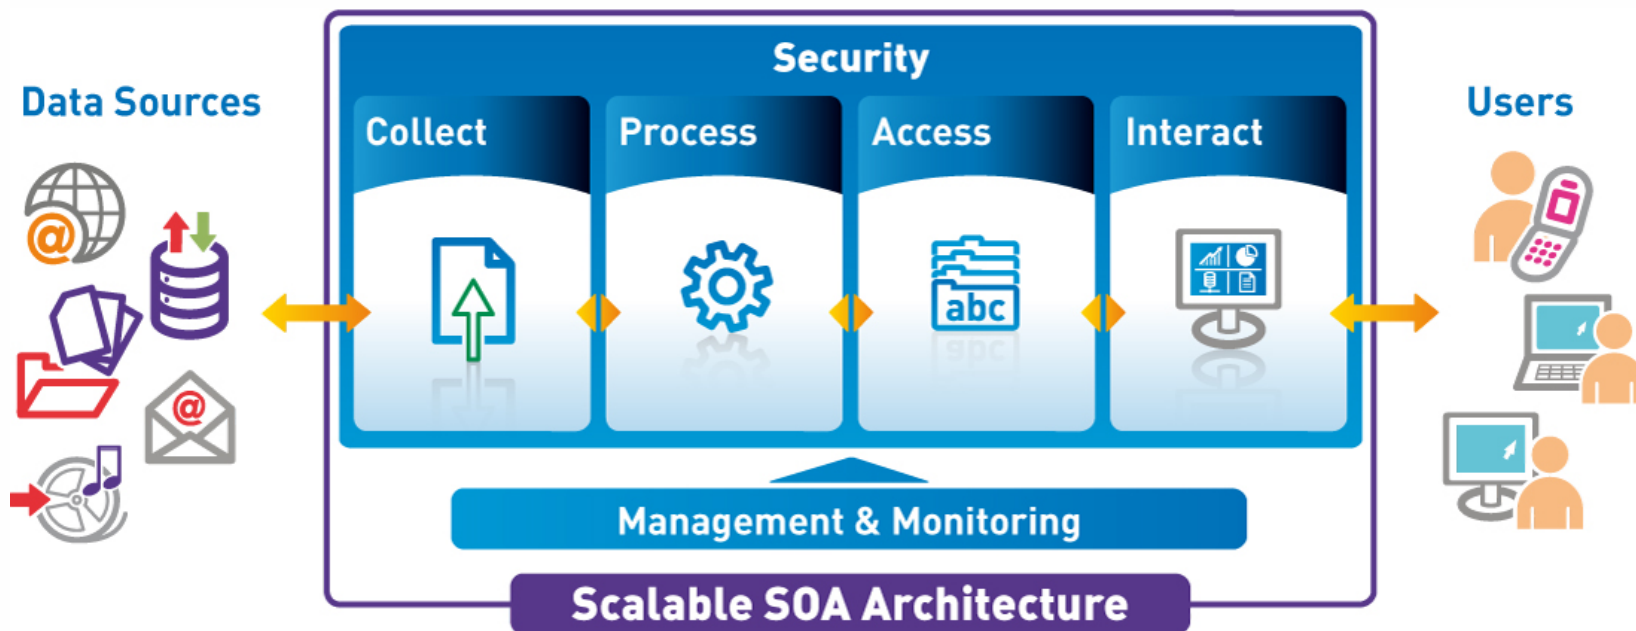

# Exalead Desktop™

从桌面即时进入所有数据

Exalead Desktop™  
Instant access to all data on your desktop, connected peripherals & shared sources

The image displays a screenshot of the Exalead Desktop application interface. The interface is designed to provide instant access to all data on a user's desktop, connected peripherals, and shared sources. It features a search bar at the top, a list of search results, and a detailed view of a selected item. The detailed view shows various data types, including text, images, and structured data. A central panel highlights key features: 'Named entities', 'Unstructured data', and 'Related Terms'. The interface is clean and modern, with a blue and white color scheme. The background of the interface shows a landscape with a green field and a blue sky with clouds.

# Exalead CloudView™

Connecting the dots in the enterprise data cloud for 360° information access

非并行结构内容检索

开放的 SOA 架构

严谨的安全策略

简单并强大的管理

高效, 可控