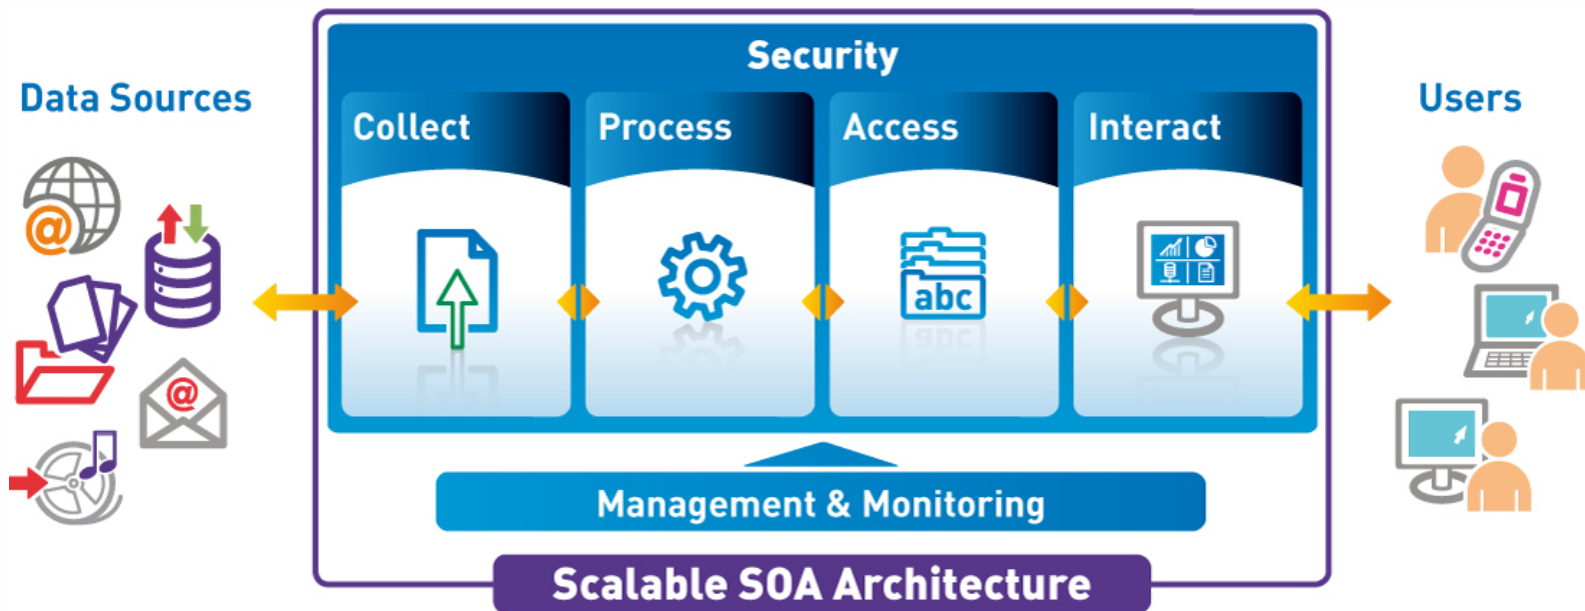

# How can Exalead CloudView™ help ?

Connect	Process	Access	Interact
<ul style="list-style-type: none"> <li>• Get real-time flows of data</li> <li>• Get and maintain security information</li> </ul>	<ul style="list-style-type: none"> <li>• Manage file formats (PDF, office, drawings, XML...)</li> <li>• Ability to understand free text to relate text to business objects</li> </ul>	<ul style="list-style-type: none"> <li>• A highly scalable data repository</li> <li>• full text search, navigation and reporting capabilities (the Index)</li> </ul>	<ul style="list-style-type: none"> <li>• A Framework to create search oriented web applications at the speed of light</li> <li>• Create virtual feeds of information (RSS, etc...) and associate widgets</li> </ul>

Packaged as one, easy to deploy software

Built-in cluster architecture, for high-availability and scalability

- › Beware that a SBA is not
  - › A replacement for your transactional applications 业务程序
    - A SBA won't manage your workflows, lifecycles, and won't modify the existing systems
  - › A good excuse to drop your business intelligence software
    - A SBA goal is not produce the pixel perfect highly complex final report you have to submit to the SEC (证券交易委员会)
  - › Replace all your complex, historical business systems
    - A SBA goal is not to reproduce all the business logic of existing applications. It's to simplify it for information access
- › A SBA solves critical business issues by enabling easy Search & Discovery into key data by key users  
关键人员通过搜索关键数据来解决危急的业务问题

# Exalead CloudView

- Exalead CloudView is a fully packaged platform to build **SBA** (Search Based Applications)

面向服务的体系结构  
(Service-Oriented Architecture, SOA)