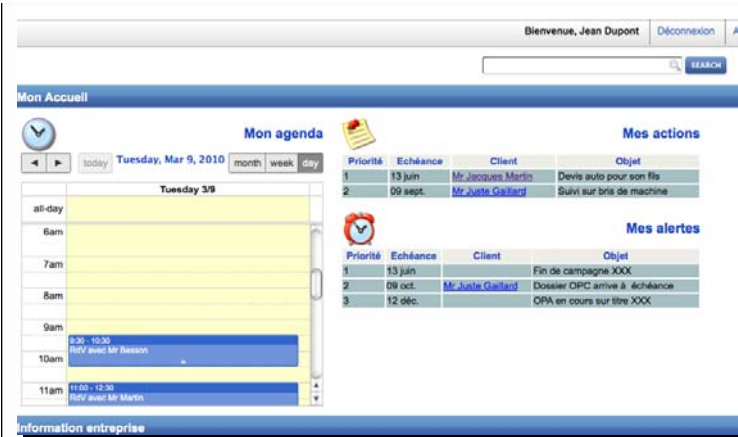

# Search (R)Evolution (演变与创新)?

An extended CRM ?

A WW community ?

A geo-spatial search ?

A cutting edge technology to search in non-textual format ?

A smart operational BI tool ?