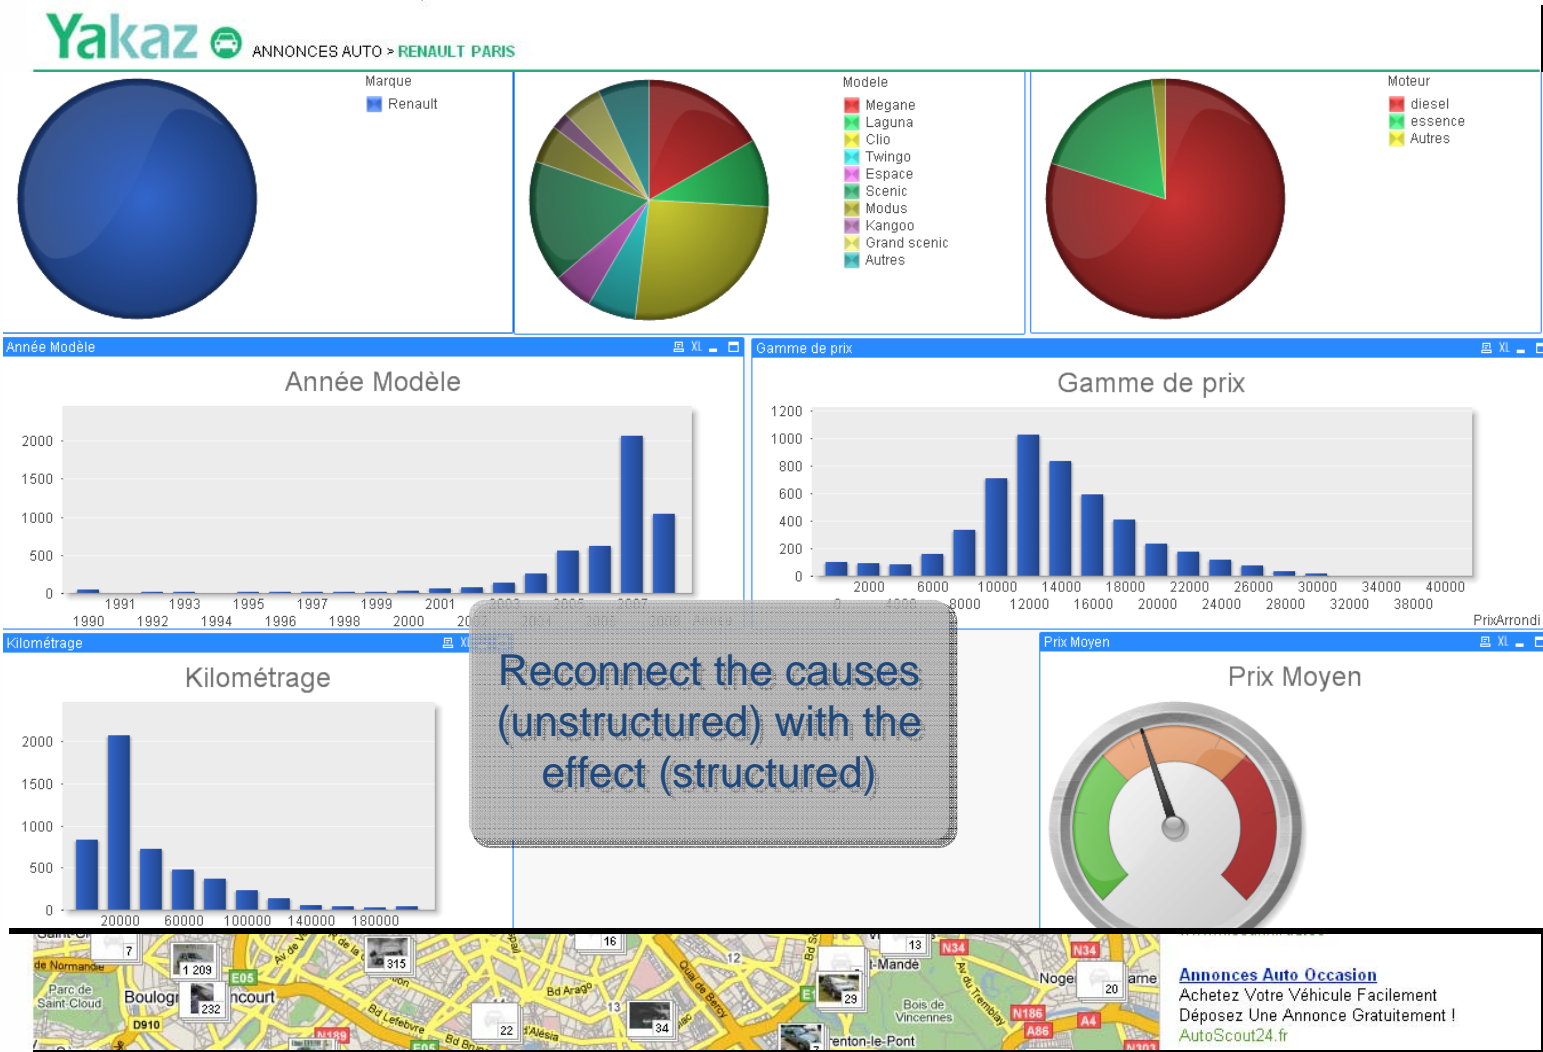

Build decisional tools on unstructured information