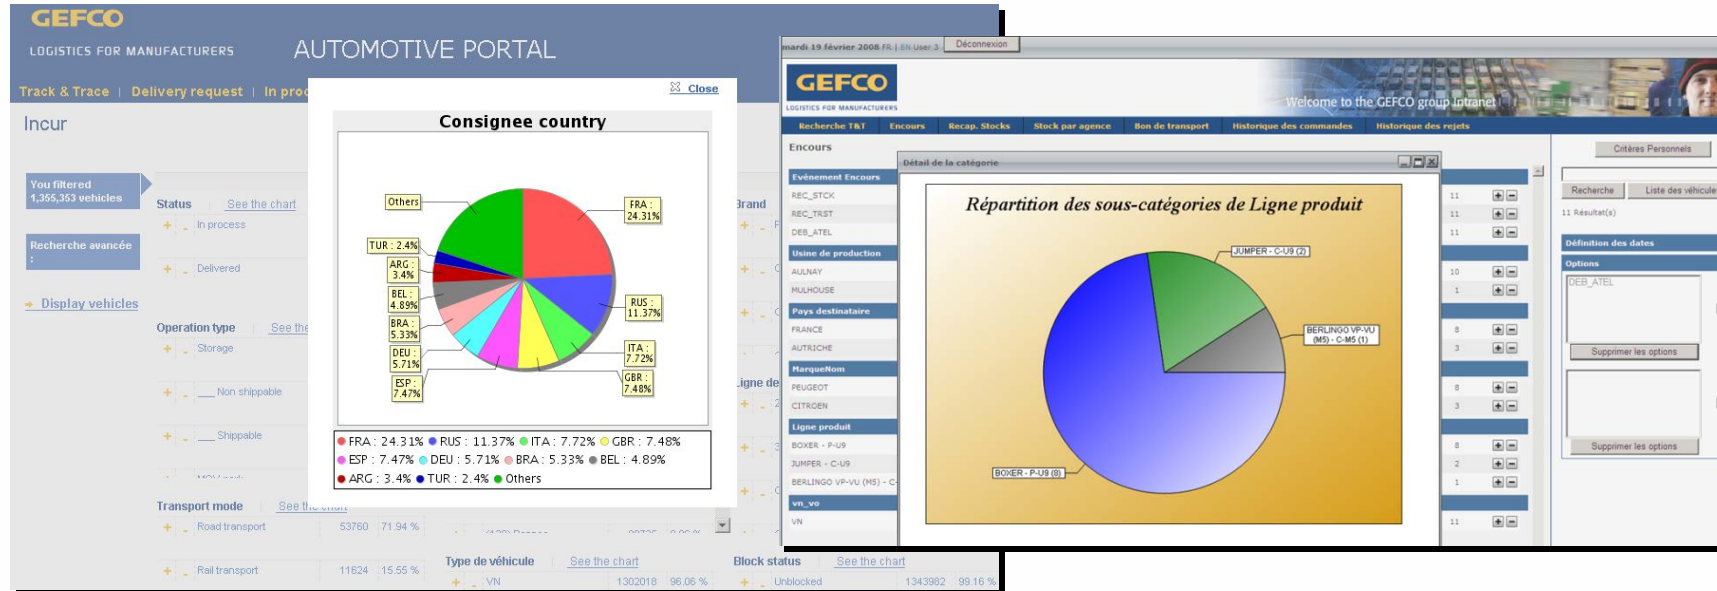

Provide Interactive and real time operational tools for operational arbitrage

Enable Real Time reporting
on ANY question that could
NOT BE ANTICIPATED